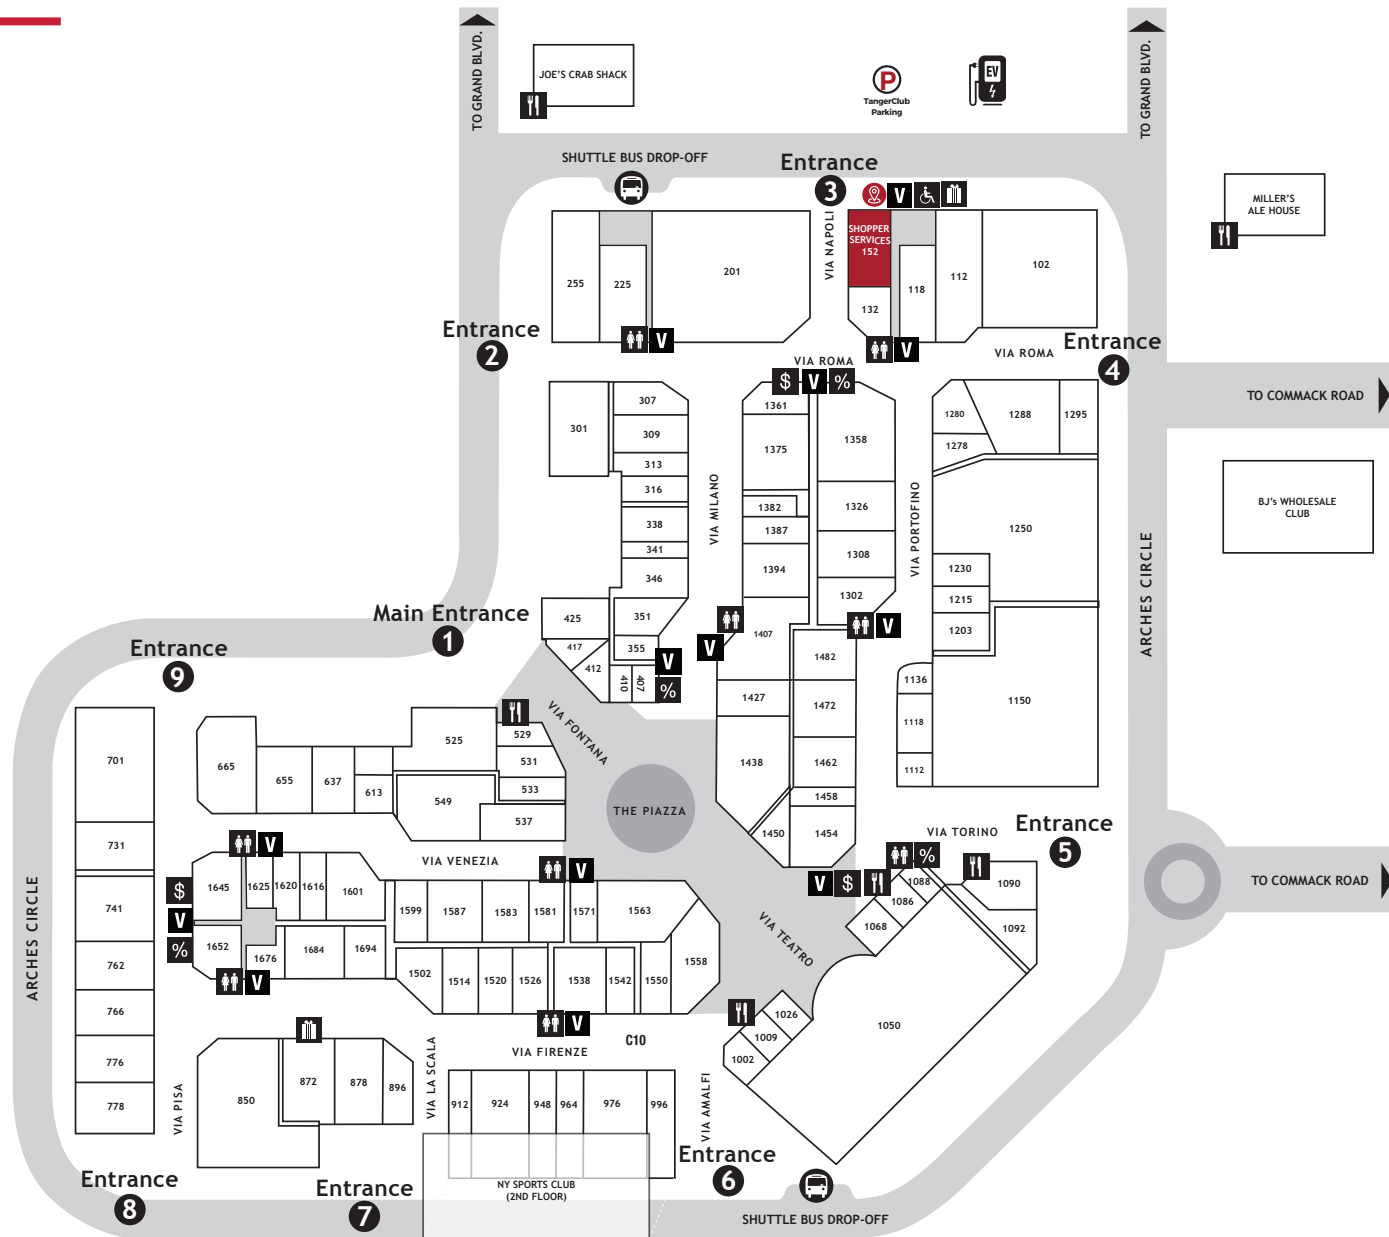

CENTER MAP

SERVICE LEGEND

-  SHOPPER SERVICES
-  COUPON BOOKS
-  PURCHASE GIFT CARDS
-  ATM
-  STROLLER & WHEELCHAIR
-  RESTAURANT/FOOD
-  VENDING MACHINE
-  RESTROOMS
-  ELECTRIC VEHICLE CHARGING STATIONS
-  TRAIN SHUTTLE BUS DROP-OFF/PICK-UP
-  ICE SKATING (SEASONAL)
-  FREE WI-FI CENTERWIDE